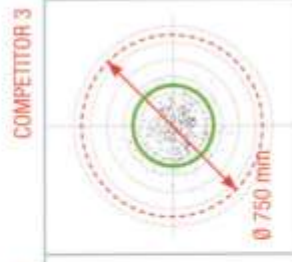

L'Ampliatore Benelli garantisce ai 10 metri una rosata utile superiore del 32% rispetto ai concorrenti

The Benelli Ampliator guarantees a useable pattern at 10 meters, 32% better than any other competitors

Benelli
più avanti da sempre