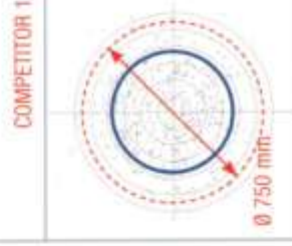

L'Ampliatore Benelli garantisce ai 10 metri una rosata utile superiore del 32% rispetto ai concorrenti

The Benelli Ampliator guarantees a useable pattern at 10 meters, 32% better than any other competitors

Benelli
più avanti da sempre